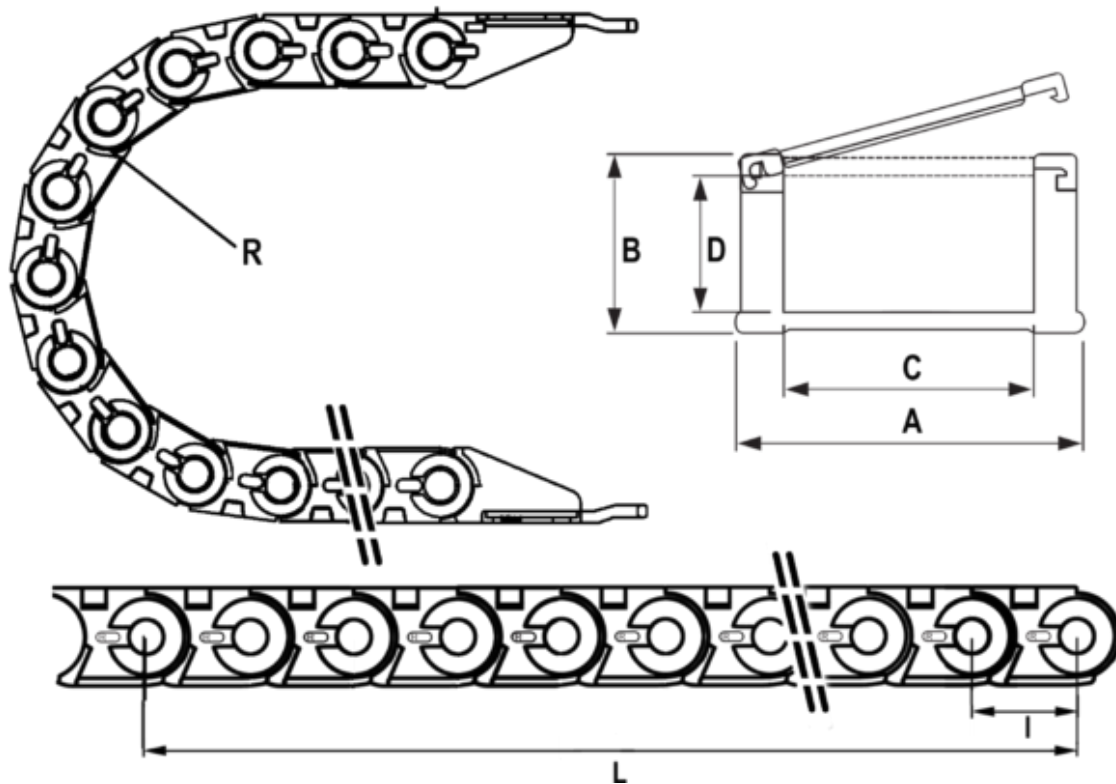

# Data Sheet

Article number: 18CPS02030R038  
Description: Cable chain, CPS MINI  
Type CPS020.30.R38-1000L (50 LK)

## Measures

Full length	= 1000mm
Inside Height	= 14.5
Inside Width	= 30
Link Length(Pitch)	= 20
Outside Height	= 20
Outside Width	= 39
Radius	= 038